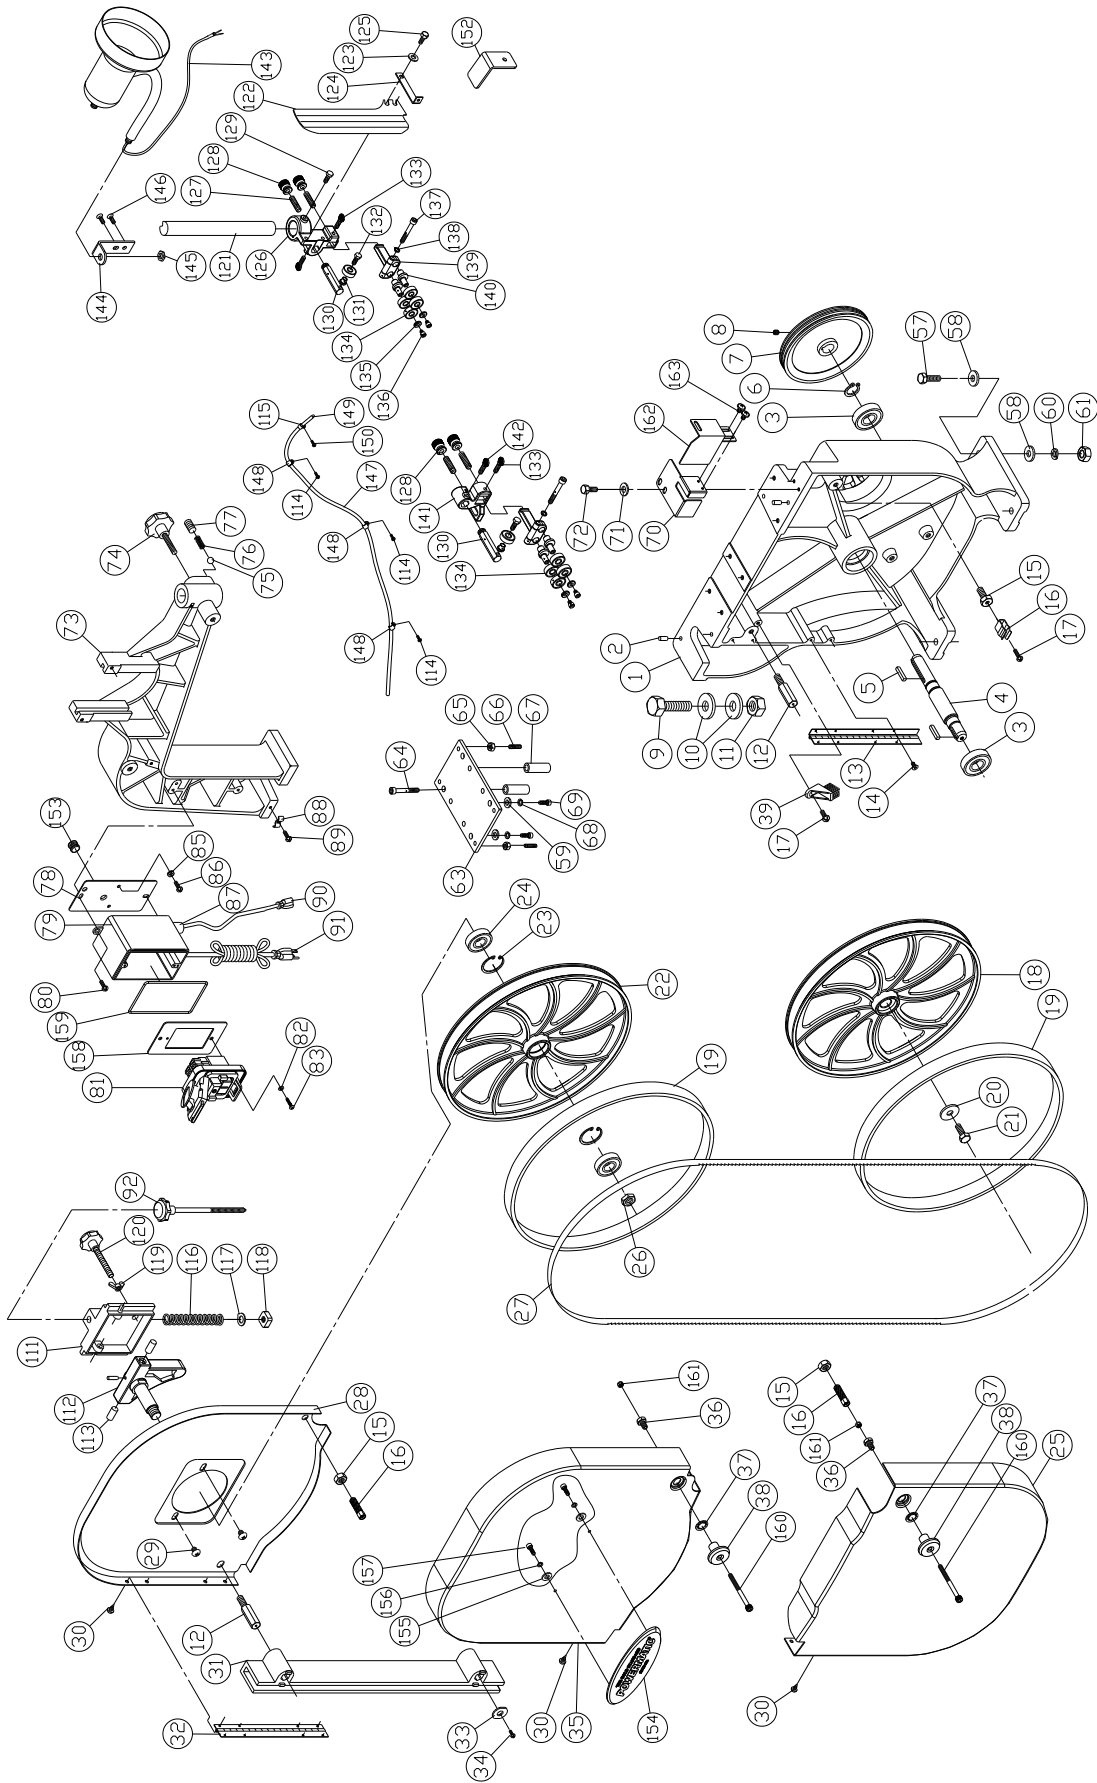

Body Assembly

Parts List: Closed Stand Assembly

Index No.	Part No.	Description	Size	Qty
1	100278	Closed Stand Assembly		1
	PWBS14-301-1	Closed Stand		1
	PWBS14-301-2	Face Plate		1
	PWBS14-301-3	Support Plate-1		1
	PWBS14-301-4	Support Plate-2		1
2	PWBS14-302	Plate		1
3	PWBS14-303	Strain Relief		1
4	TS-1533042	Phillips Pan Head Machine Screw	M5 x 12	2
5	PWBS14-305	Pulley Box		1
6	SR069400	Hex Socket Bottom Head Screw	M6 x 16	2
7	TS-1540061	Hex Nut	M8	4
8	PWBS14-308	Air Regulator Assembly (Items 8-1 thru 8-14)		1
8-1	PWBS14-308-1	Lower Wheel Guard		1
8-2	PWBS14-308-2	Upper Wheel Guard		1
8-3	PWBS14-308-3	Lever Arm		1
8-4	PWBS14-308-4	Cam		1
8-5	PWBS14-308-5	Set Screw	M5 x 5	2
8-6	PWBS14-308-6	Locator Pin		1
8-7	PWBS14-308-7	Guide		1
8-8	PWBS14-308-8	Bushing		1
8-9	PWBS14-308-9	Flat Bar		1
8-10	PWBS14-308-10	Air Pump		1
8-11	PWBS14-308-11	Spacer Strip		1
8-12	PWBS14-308-12	Nozzle		1
8-13	TS-1550021	Flat Washer	M4	4
8-14	PWBS14-308-14	Tapping Screw	M3.5 x 30	4
8-15	TS-2284081	Flat Head Phillips Machine Screw	M4 x 8	1
9	TS-1550021	Flat Washer	M4	2
10	PWBS14-310	Socket Cap Bolt	M4 x 40	2
11	PWBS14-311	Sponge		2
12	PWBS14-312-AU	Door		1
13	SR069400	Hex Socket Bottom Head Screw	M6 x 16	1
16	PWBS14-316-AU	Motor (TEFC)	1.5HP, 1Ph, 230V, 50Hz	1
	PWBS14-316SC-AU	Start Capacitor	200MF 125VAC	1
	PWBS14-316RC-AU	Run Capacitor	35uF 250VAC	1
17	TS-2320081	Flange Hex Nut	M8	4
18	PWBS14-318-AU	Motor Cord-2	1.0mm²x3C	1
19	PWBS14-319	Motor Pulley		1
20	TS-1523041	Socket Set Screw	M6 x 12	2
21	PWBS14-321	Belt	500J6	1
22	PWBS14-322-RU	Motor Plate		1
23	PWBS14-323	Carriage Bolt	M8 x 16	4
24	PWBS14-324	Miter Gauge Hook		2
25	PWBS14-325	Carriage Bolt	M8 x 16	4
26	TS-2320081	Flange Hex Nut	M8	4
27	PWBS14-327	Hook		2
28	PWBS14-328	Blade Hook		1
29	TS-1532032	Phillips Pan Head Machine Screw	M4 x 10	2
30	TS-1490041	Hex Cap Screw	M8 x 25	4
31	TS-1550061	Flat Washer	M8	8
32	TS-1551061	Lock Washer	M8	4
33	PM2000-105	Powermatic Nameplate, Large		1
34	TS-1550041	Flat Washer	M6	2
35	TS-2361061	Lock Washer	M6	2
36	6714154	Hex Cap Screw	1/4-20 x 3/8"	2
	PM2700-440	Wide Stripe (not shown)		1
	PM2700-441	Narrow Stripe (not shown)		1