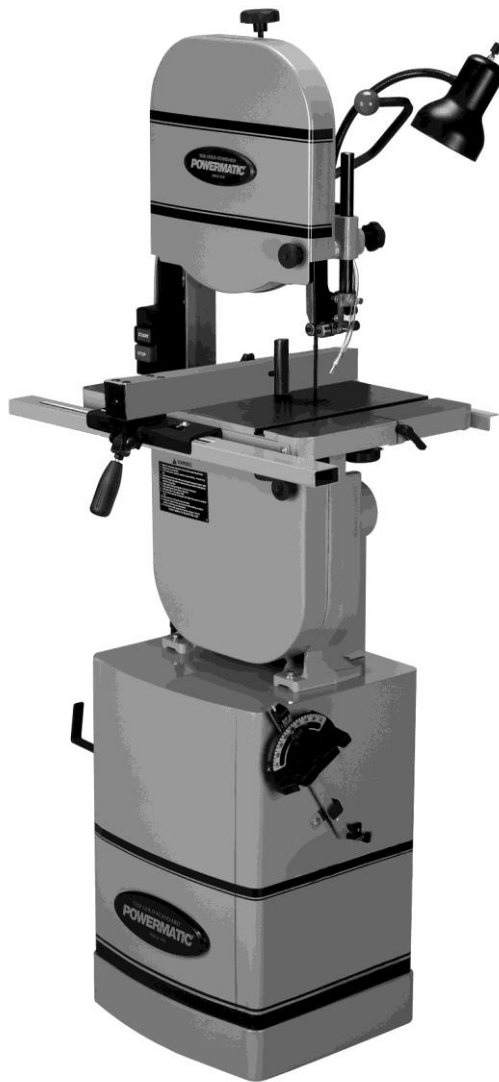

POWERMATIC®

Parts list insert

14" Woodworking Band Saw

Model PWBS-14CS-RU

Part No. P-1791216-RU

The parts list below is made for Russia customers. Except for the difference noted for electric device in this insert, all other contents in the owner's manual applies to this machine.