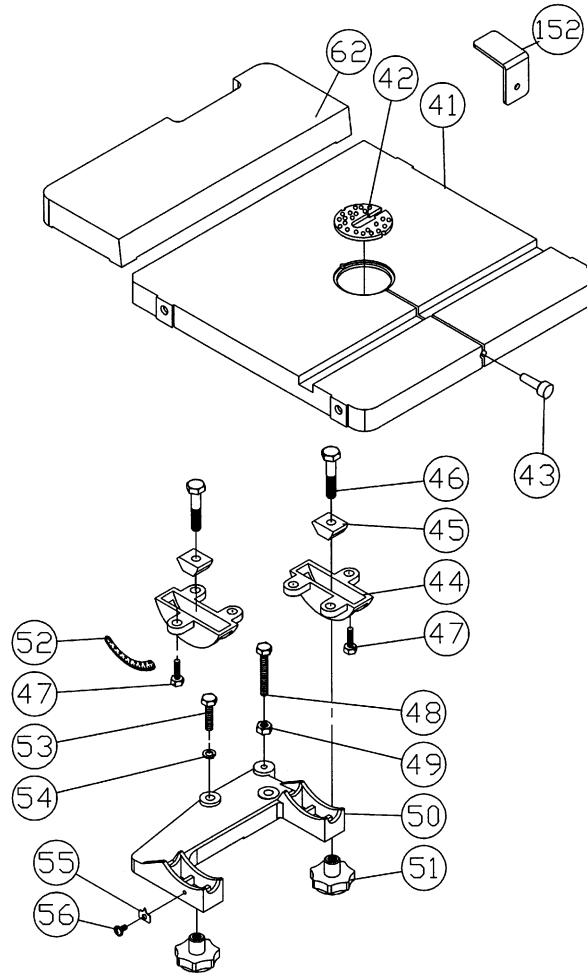

Parts List: Table and Trunnion Assembly

Index No.	Part No.	Description	Size	Qty
41	PWBS14-141	Table		1
42	PWBS14-142	Table Insert		1
43	PWBS14-143	Table Pin		1
44	PWBS14-144	Trunnion		2
45	PWBS14-145	Trunnion Clamp Shoes		2
46	TS-1491081	Hex Cap Screw	M10 x 50	2
47	PWBS14-147	Hex Head Flange Bolt		6
48	TS-1490151	Hex Cap Screw	M8 x 80	1
49	TS-1540061	Hex Nut	M8	1
50	PWBS14-150	Trunnion Clamp Shoe		1
51	PWBS14-151	Knob	M10	2
52	PWBS14-152	Scale		1
53	TS-1490071	Hex Cap Screw	M8 x 40	2
54	TS-1551061	Lock Washer	M8	2
55	PWBS14-155	Pointer		1
56	PWBS14-156	Pan Head Flanged Screw	M5 x 6	1
62	PWBS14-162	Extension Plate		1
152	PWBS14-252	L-Spacer		2