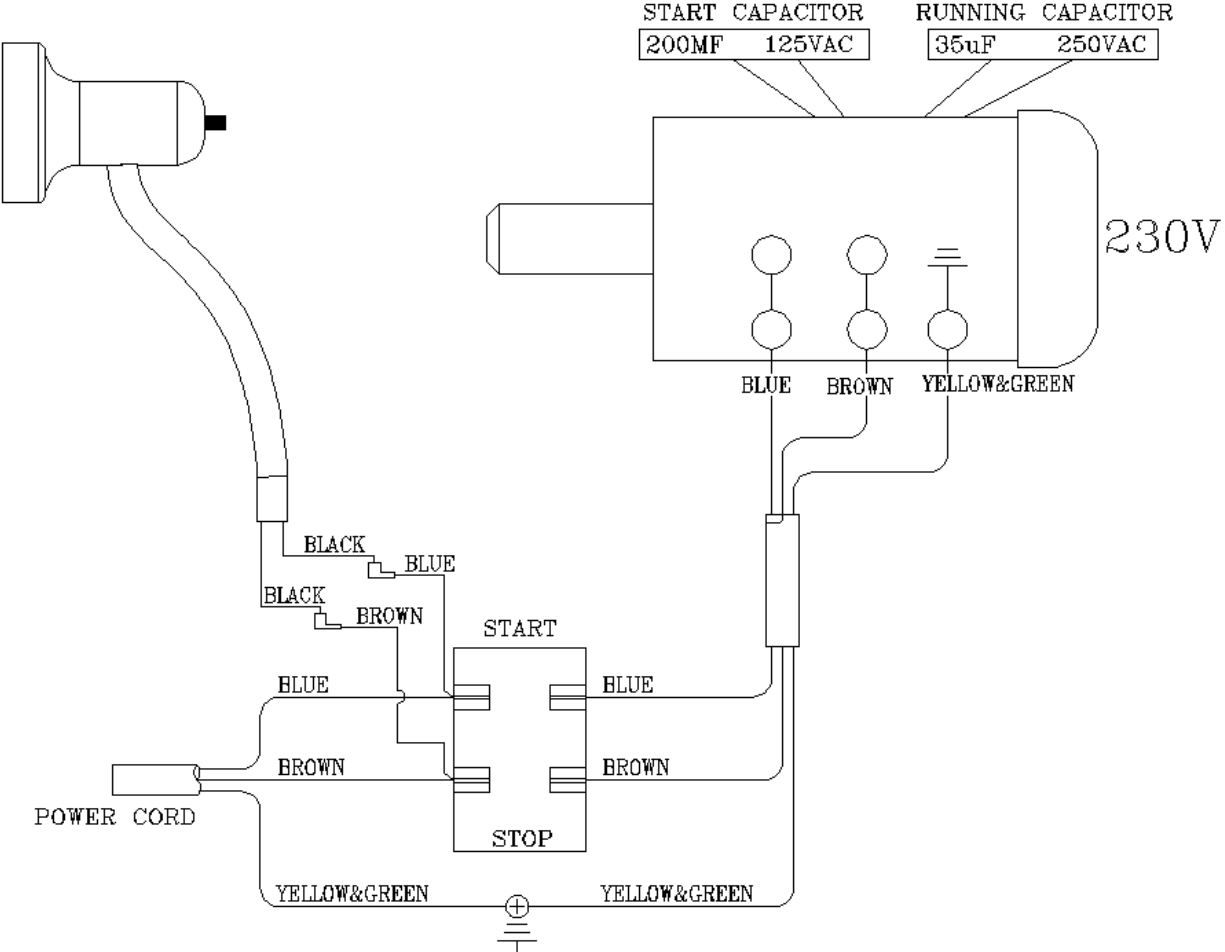

Electrical Connections