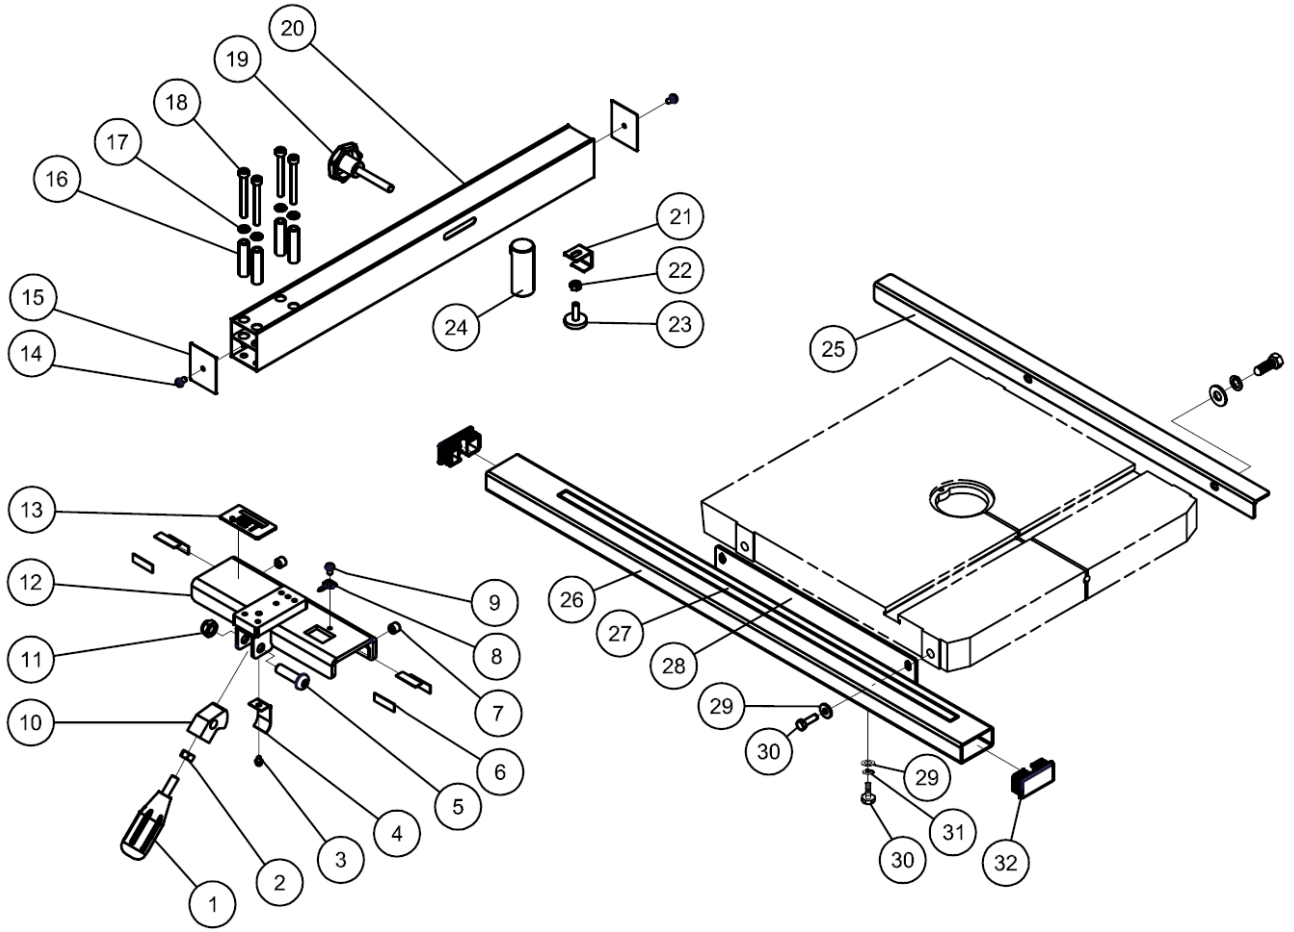

Fence and Rail Assembly

Parts List: Table and Trunnion Assembly

Index No.	Part No.	Description	Size	Qty
41	PWBS14-141	Table		1
42	PWBS14-142	Table Insert		1
43	PWBS14-143	Table Pin		1
44	PWBS14-144	Trunnion		2
45	PWBS14-145	Trunnion Clamp Shoes		2
46	TS-1491081	Hex Cap Screw	M10 x 50	2
47	PWBS14-147	Hex Head Flange Bolt		6
48	TS-1490151	Hex Cap Screw	M8 x 80	1
49	TS-1540061	Hex Nut	M8	1
50	PWBS14-150	Trunnion Clamp Shoe		1
51	PWBS14-151	Knob	M10	2
52	PWBS14-152	Scale		1
53	TS-1490071	Hex Cap Screw	M8 x 40	2
54	TS-1551061	Lock Washer	M8	2
55	PWBS14-155	Pointer		1
56	PWBS14-156	Pan Head Flanged Screw	M5 x 6	1
62	PWBS14-162	Extension Plate		1
152	PWBS14-252	L-Spacer		2