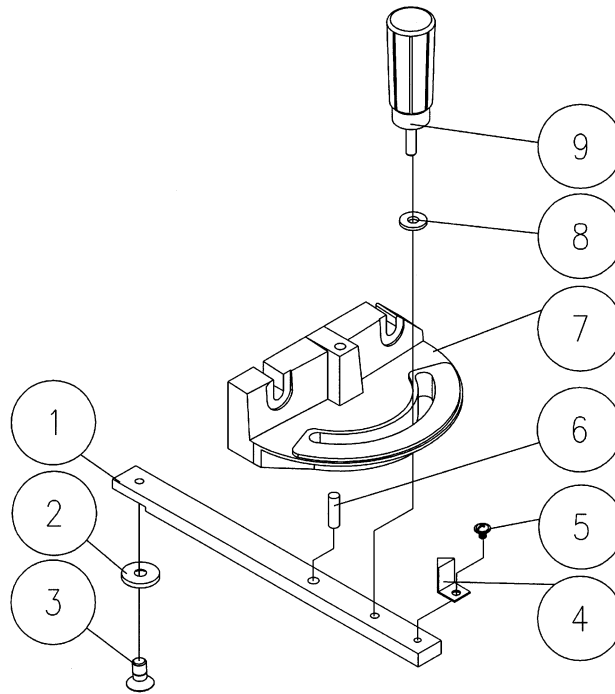

Fence and Rail Assembly

Parts List: Table and Trunnion Assembly

Index No.	Part No.	Description	Size	Qty
41	PWBS14-141	Table		1
42	PWBS14-142	Table Insert		1
43	PWBS14-143	Table Pin		1
44	PWBS14-144	Trunnion		2
45	PWBS14-145	Trunnion Clamp Shoes		2
46	TS-1491081	Hex Cap Screw	M10 x 50	2
47	PWBS14-147	Hex Head Flange Bolt		6
48	TS-1490151	Hex Cap Screw	M8 x 80	1
49	TS-1540061	Hex Nut	M8	1
50	PWBS14-150	Trunnion Clamp Shoe		1
51	PWBS14-151	Knob	M10	2
52	PWBS14-152	Scale		1
53	TS-1490071	Hex Cap Screw	M8 x 40	2
54	TS-1551061	Lock Washer	M8	2
55	PWBS14-155	Pointer		1
56	PWBS14-156	Pan Head Flanged Screw	M5 x 6	1
62	PWBS14-162	Extension Plate		1
152	PWBS14-252	L-Spacer		2

Parts List: Blade Tension Lever

Index No.	Part No.	Description	Size	Qty
93	PWBS14-193A	Adjusting Block Assembly (Index # 93-1 thru 93-13)		1
93-1	PWBS14-193-1	Side Cover		1
93-2	PWBS14-193-2	Spring Pin		1
93-3	PWBS14-193-3A	Gear		1
93-5	PWBS14-193-5A	Adjust Block		1
93-7	PWBS14-193-7A	Connecting Shaft		1
93-8	PWBS14-193-8	Moving Block		1
93-9	PWBS14-193-9	Bracket		1
93-10	TS-1502031	Socket Head Cap Screw	M5 x 12	2
93-11	PWBS14-193-11A	Spring Pin	3 x 16 mm	1
93-12	PWBS14-193-12	Spring Pin		1
93-13	PWBS14-193-13A	Countersunk Head Bolt	5/16" x 1-1/4"	1
94	PWBS14-194A	Countersunk Head Bolt	1/4" x 1-1/4"	2
95	TS-0561011	Hex Nut	1/4"-20	2
97	PWBS14-197	Handle Shaft Assembly (Index # 97-1 thru 97-8)		1
97-1	PWBS14-197-1	Knob	M8	1
97-2	PWBS14-197-2	Set Screw	M8 x 25	1
97-3	PWBS14-197-3	Handle Shaft		1
97-4	PWBS14-197-4	Set Screw	M6 x 6	2
97-5	PWBS14-197-5	Locate Block		1
97-6	PWBS14-197-6	Leaf Spring		3
97-7	PWBS14-197-7	Rivet		2
97-8	PWBS14-197-8	Spring Pin		1