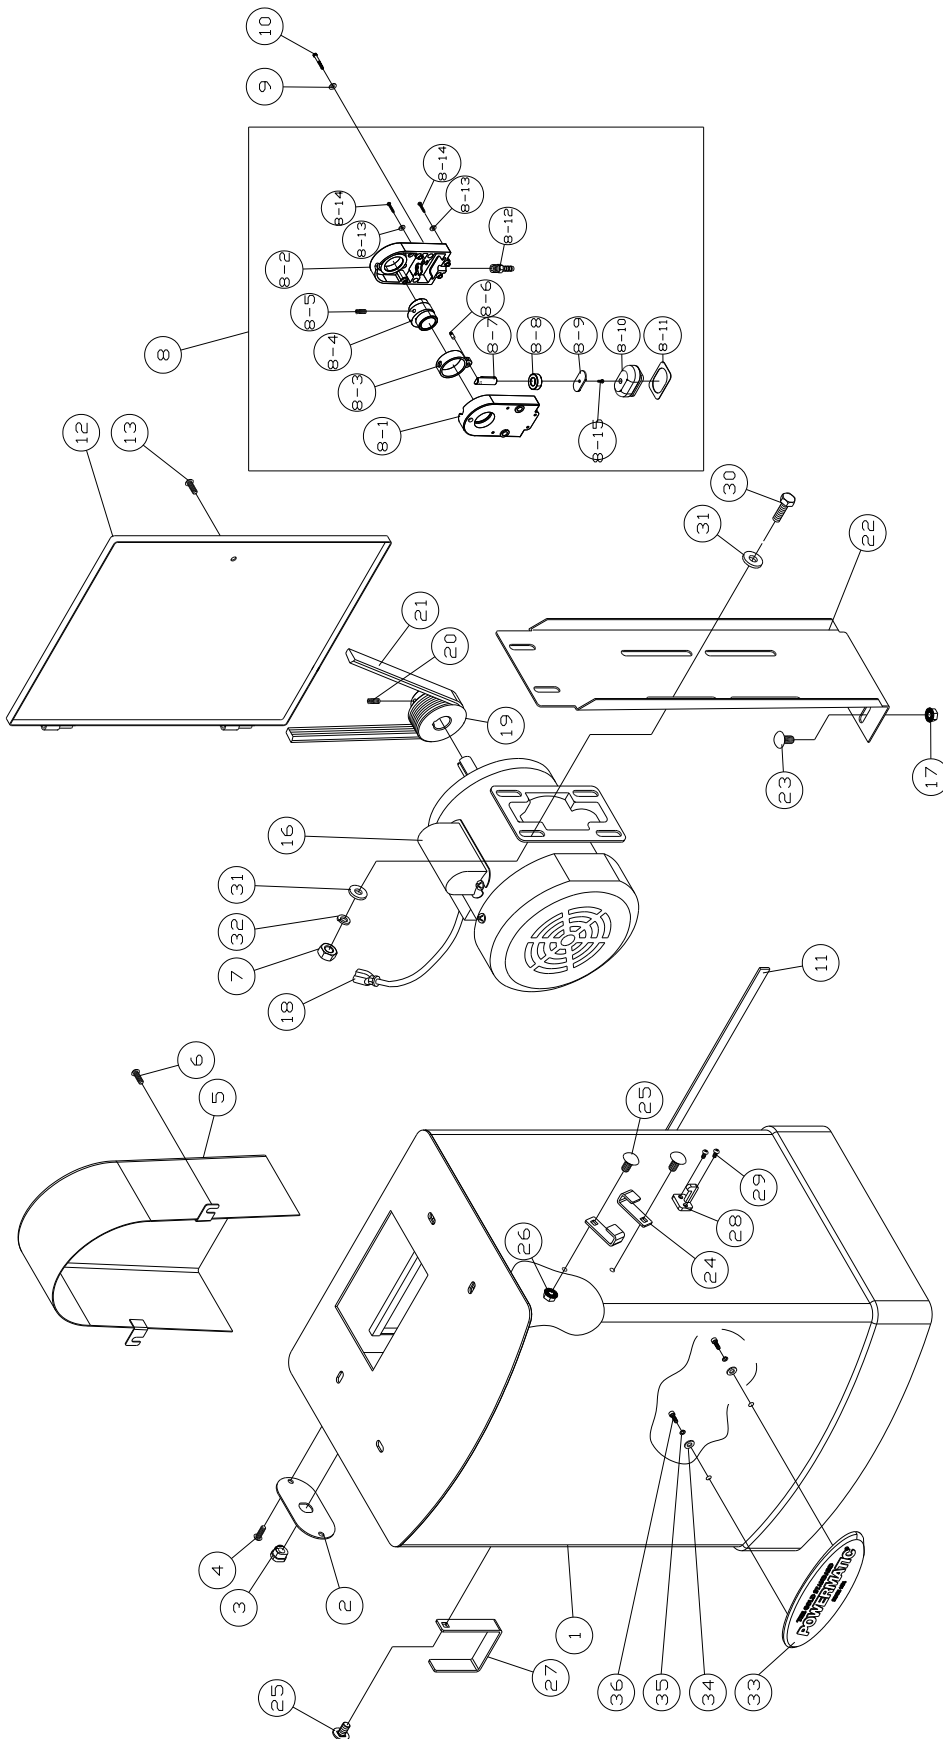

Closed Stand Assembly

Parts List: Fence and Rail Assembly

Index No.	Part No.	Description	Size	Qty
	PWBS14-FAN	Fence Assembly (index # 1 through 24)		
1	198013	Lock Handle*		1
2	TS-1540061	Nut*	M8	1
3	SG049100	Flanged Hex Cap Screw	M4*6*0.8	1
4	198006	Spring Leaf		1
5	TS-2249402	Socket Head Button Screw	M10*1.5*40	1
6	136470-1	Wear Pad	10x28x1(mm)	6
7	SS100250	Set Screw with Nylon	M10*1.5*1.0	2
8	198059	Pointer		1
9	SP059200	Pan Head Phillips Screw	M5x5	1
10	198004	Fixed Block		1
11	NL1017003	Lock Nut (Black)	M10	1
12	198140	Fence Head Body		1
13	LM198070	Powermatic Label		1
14	F011270	Pan Hd Phillips Tap Screw (Black)	#6-20x1/2"	2
15	198015	Fence Body Side Cover		2
16	198010	Spacer Bushing	Ø6.5x42.5	4
17	TS-2361061	Spring Washer	M6	4
18	TS-1503121	Socket Head Cap Screw	M6x55L	4
19	198047	Knob*	M8x50	1
20	198145	Aluminum Extrusion (Fence body)	515L x 50H (mm)	1
21	198142	Rear Hook		1
22	TS-1540041	Nut	M6	1
23	198012	Adjust Screw	M6x20	1
24	198092	Resaw Post*		1
25	PWBS14-F27	Rear Rail		1
26	PWBS14-F24	Guide Rail		1
27	PWBS14-F23	Scale Label	(inches)	1
	JWBS14-F23	Scale Label	(metric)	1
28	PWBS14-F25	Front Rail		1
29	TS-1550041	Flat Washer*	M6xØ13	7
30	TS-1482041	Hex Cap Screw*	M6x20	7
31	TS-2361061	Lock Washer*	M6	5
32	2013-285	Plug	25x50 (mm)	2
	PWBS14-HPN	Hardware Package (includes items marked with *)		1