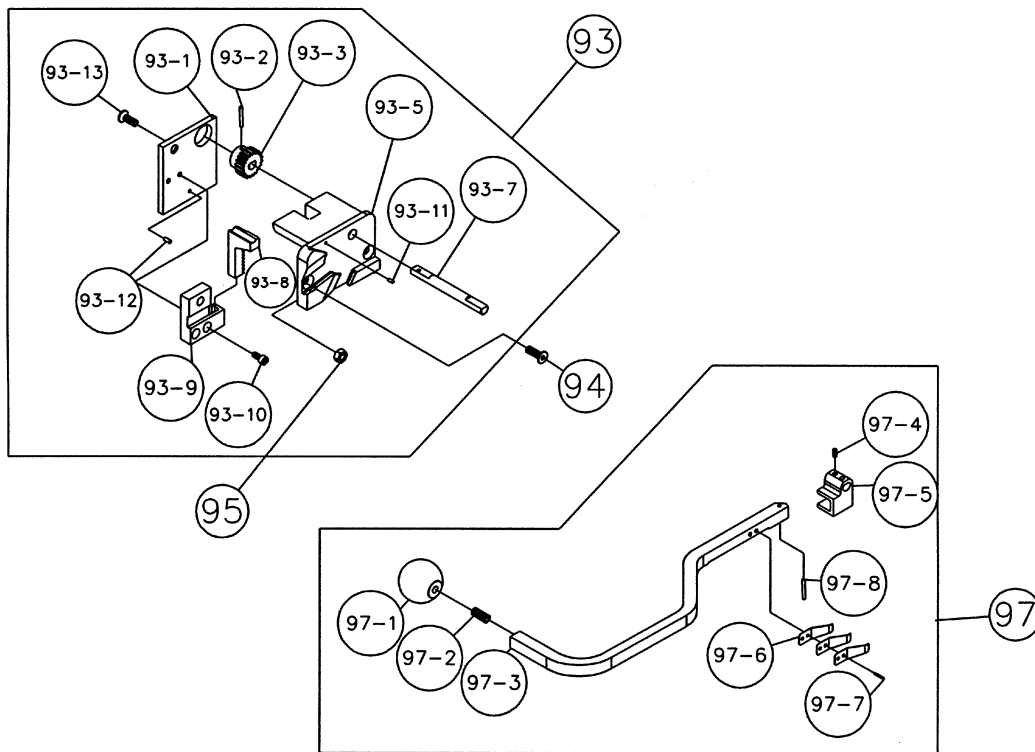

Fence and Rail Assembly

Parts List: Table and Trunnion Assembly

Index No.	Part No.	Description	Size	Qty
41	PWBS14-141	Table		1
42	PWBS14-142	Table Insert		1
43	PWBS14-143	Table Pin		1
44	PWBS14-144	Trunnion		2
45	PWBS14-145	Trunnion Clamp Shoes		2
46	TS-1491081	Hex Cap Screw	M10 x 50	2
47	PWBS14-147	Hex Head Flange Bolt		6
48	TS-1490151	Hex Cap Screw	M8 x 80	1
49	TS-1540061	Hex Nut	M8	1
50	PWBS14-150	Trunnion Clamp Shoe		1
51	PWBS14-151	Knob	M10	2
52	PWBS14-152	Scale		1
53	TS-1490071	Hex Cap Screw	M8 x 40	2
54	TS-1551061	Lock Washer	M8	2
55	PWBS14-155	Pointer		1
56	PWBS14-156	Pan Head Flanged Screw	M5 x 6	1
62	PWBS14-162	Extension Plate		1
152	PWBS14-252	L-Spacer		2

Parts List: Blade Tension Lever

Index No.	Part No.	Description	Size	Qty
93	PWBS14-193A	Adjusting Block Assembly (Index # 93-1 thru 93-13)		1
93-1	PWBS14-193-1	Side Cover		1
93-2	PWBS14-193-2	Spring Pin		1
93-3	PWBS14-193-3A	Gear		1
93-5	PWBS14-193-5A	Adjust Block		1
93-7	PWBS14-193-7A	Connecting Shaft		1
93-8	PWBS14-193-8	Moving Block		1
93-9	PWBS14-193-9	Bracket		1
93-10	TS-1502031	Socket Head Cap Screw	M5 x 12	2
93-11	PWBS14-193-11A	Spring Pin	3 x 16 mm	1
93-12	PWBS14-193-12	Spring Pin		1
93-13	PWBS14-193-13A	Countersunk Head Bolt	5/16" x 1-1/4"	1
94	PWBS14-194A	Countersunk Head Bolt	1/4" x 1-1/4"	2
95	TS-0561011	Hex Nut	1/4"-20	2
97	PWBS14-197	Handle Shaft Assembly (Index # 97-1 thru 97-8)		1
97-1	PWBS14-197-1	Knob	M8	1
97-2	PWBS14-197-2	Set Screw	M8 x 25	1
97-3	PWBS14-197-3	Handle Shaft		1
97-4	PWBS14-197-4	Set Screw	M6 x 6	2
97-5	PWBS14-197-5	Locate Block		1
97-6	PWBS14-197-6	Leaf Spring		3
97-7	PWBS14-197-7	Rivet		2
97-8	PWBS14-197-8	Spring Pin		1